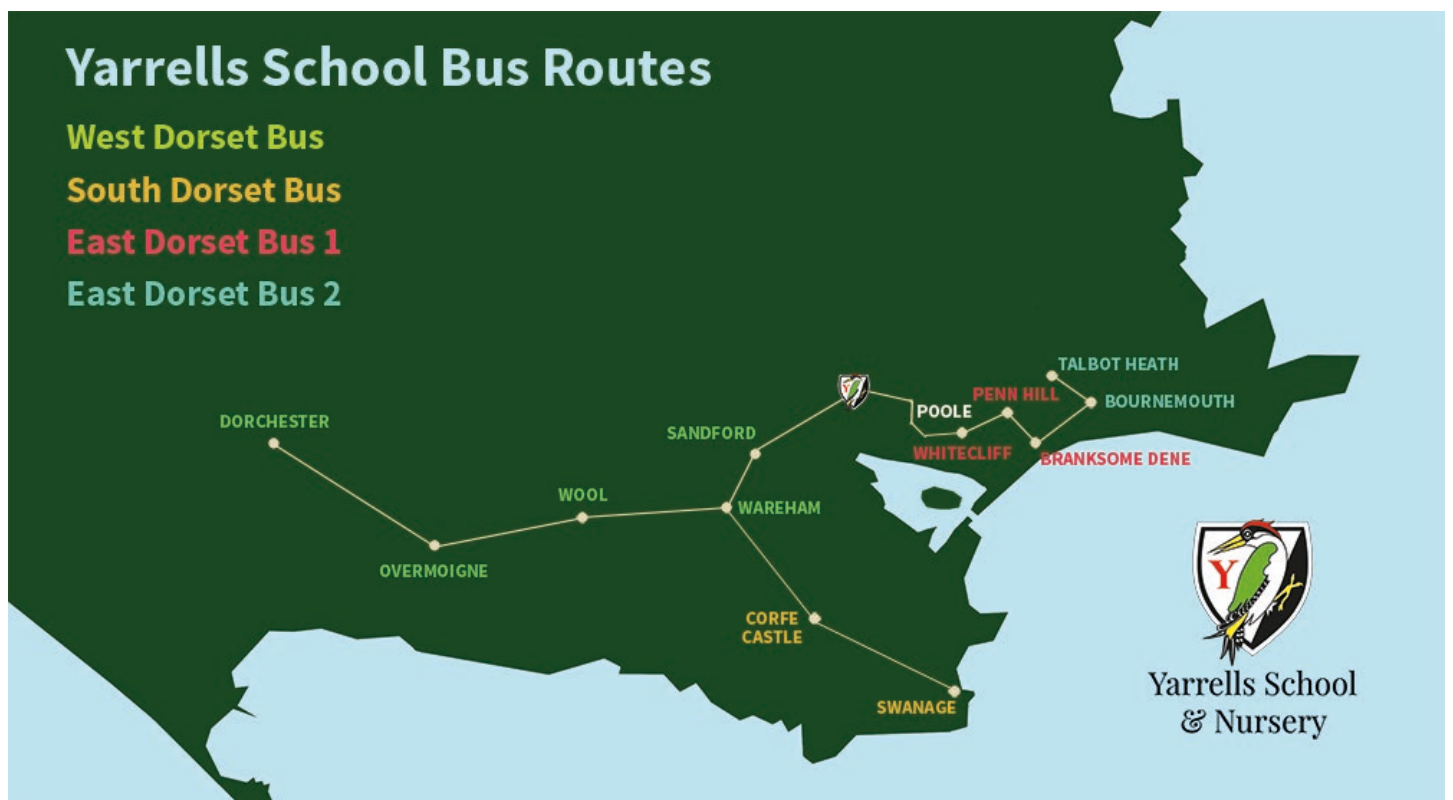

MINIBUS BOOKING FORM – 2021/22

School minibus transport for pupils is available to and from selected locations to the east and west of Yarrells. We are able to offer four morning routes to school, from Bournemouth, Poole, Blandford Forum and Dorchester. There are also three afternoon routes to take pupils home from school. Our experienced drivers are all fully accredited and licenced.

Child's Name: _____ **Year Group:** _____

Places are limited; early application is important. Please sign below and return this form to the school office or email office@yarrells.co.uk.

Signed: _____ **Date:** _____

Print Name: _____

Cost

Pick up / drop off	Per journey per day for the term	To and from school 5 days a week per term	Ad hoc bookings (subject to availability)
Penn Hill / Branksome / Whitecliff / Wareham / Sandford	£36	£340	£3.85
Bournemouth / Wool	£39	£370	£4.15
Owermoigne / Corfe Castle	£47.50	£450	£4.90
Dorchester / Swanage	£60	£570	£6.50

Please sign and complete the form overleaf and return this form to the school office or email office@yarrells.co.uk